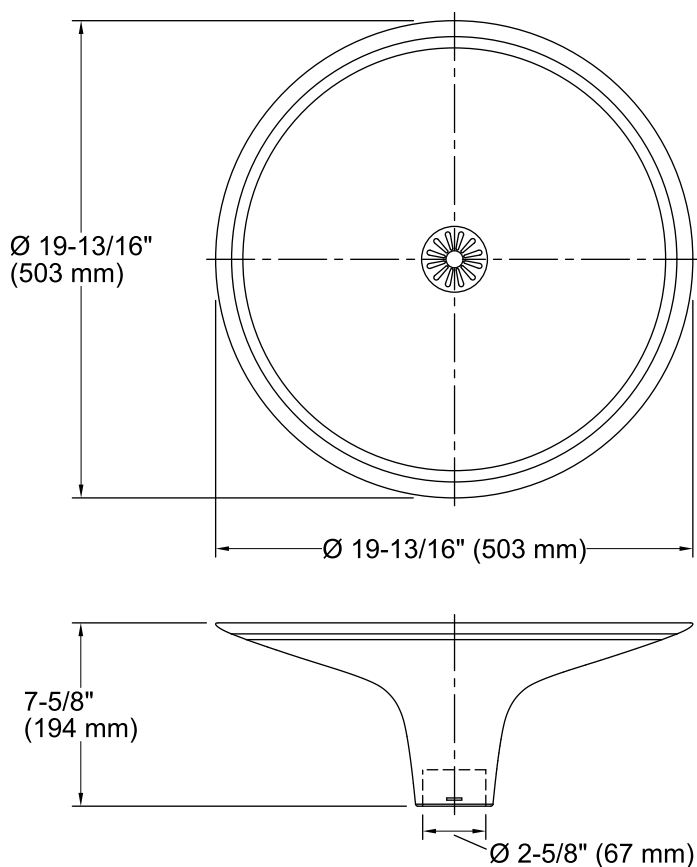

Kamala®
Above-counter Bathroom Sink
K-14281

Features

- Cast bronze.
- Above-counter.
- Integrally cast drain.
- Without overflow.
- Living finish, adding character and uniqueness.
- 19-7/8" (505 mm) diameter

Technical Information

All product dimensions are nominal.

Bowl configuration:	Single
Installation:	Vessel
Bowl area (Only)	Diameter: 19-7/8" (505 mm) Water depth: 2-1/4" (57 mm)
Drain hole:	2-5/8" (67 mm)
Template:	1058339-7, required, not included