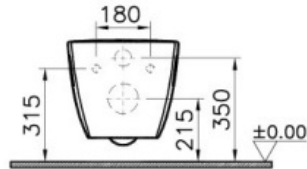

Description D-Light Rim-Ex Wall-Hung WC Pan Lid (without Bidet Pipe)

Code	5911B003-0075
Product Properties	Rim-ex
Connection Type	Horizontal Outlet
VitrAfresh	Not available
Bidet Nozzle Inlet	Without Nozzle
CE	Yes
Material	Ceramic
VitrAclean	No
Colour	White

*Düvar kalınlığına göre ilave boru gerekebilir
*Additional pipe may be required as to wall thickness

VitrA retains the right to change details about the products and technical specifications without prior notice.