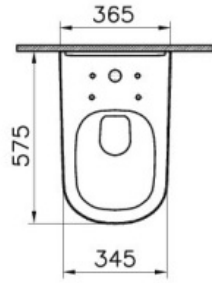

Description D-Light Rim-Ex Wall-Hung WC Pan Lid (without Bidet Pipe)

Code	5911B003-0075
Product Properties	Rim-ex
Connection Type	Horizontal Outlet
VitrAfresh	Not available
Bidet Nozzle Inlet	Without Nozzle
CE	Yes
Material	Ceramic
VitrAclean	No
Colour	White

*Düvar kalınlığına göre ilave boru gerekebilir
*Additional pipe may be required as to wall thickness

VitrA retains the right to change details about the products and technical specifications without prior notice.