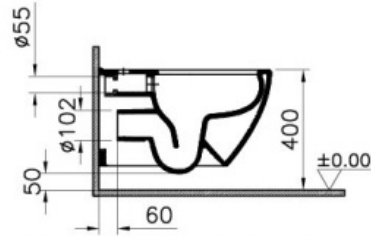

Description D-Light Rim-Ex Wall-Hung WC Pan Lid (without Bidet Pipe)

Code	5911B003-0075
Product Properties	Rim-ex
Connection Type	Horizontal Outlet
VitrAfresh	Not available
Bidet Nozzle Inlet	Without Nozzle
CE	Yes
Material	Ceramic
VitrAclean	No
Colour	White

*Düvar kalınlığına göre ilave boru gerekebilir
*Additional pipe may be required as to wall thickness

VitrA retains the right to change details about the products and technical specifications without prior notice.